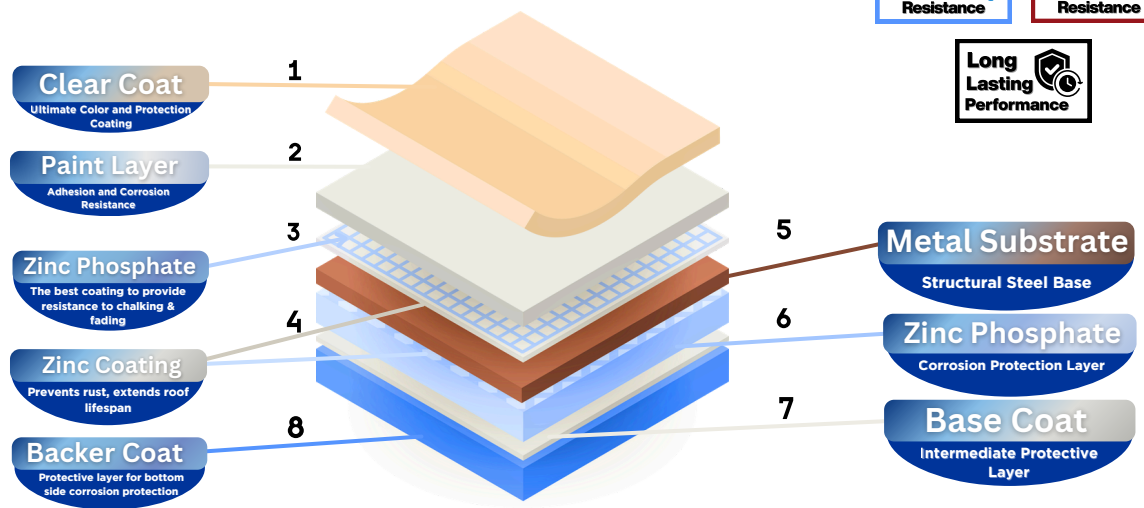

Ash Gray

Smoke Gray
Available in Texture

Charcoal Gray

Dakota Gray
Available in Texture

Light Brown

Cocoa Brown
Available in Texture

Dark Brown

Burnished Slate
Available in Texture

Black
Available in Texture

Roman Blue

Gallery Blue
Available in Texture

Dark Blue
Premium Price

The Builders Choice for Steel Roofing & Siding

Notes:

Maxx Shield 45 Paint System

45 YEAR WARRANTY

- Low Maintenance**
- 26 & 29 Gauge Steel**
- Class 4 IMPACT Rating**
- ECO Friendly**
- Superior WIND Resistance**
- Class A FIRE Resistance**

Long Lasting Performance

* DST 45 Year Paint Warranty, see your local representative for details. These color samples are as close as possible to actual colors offered, within the limits of color chip reproduction.